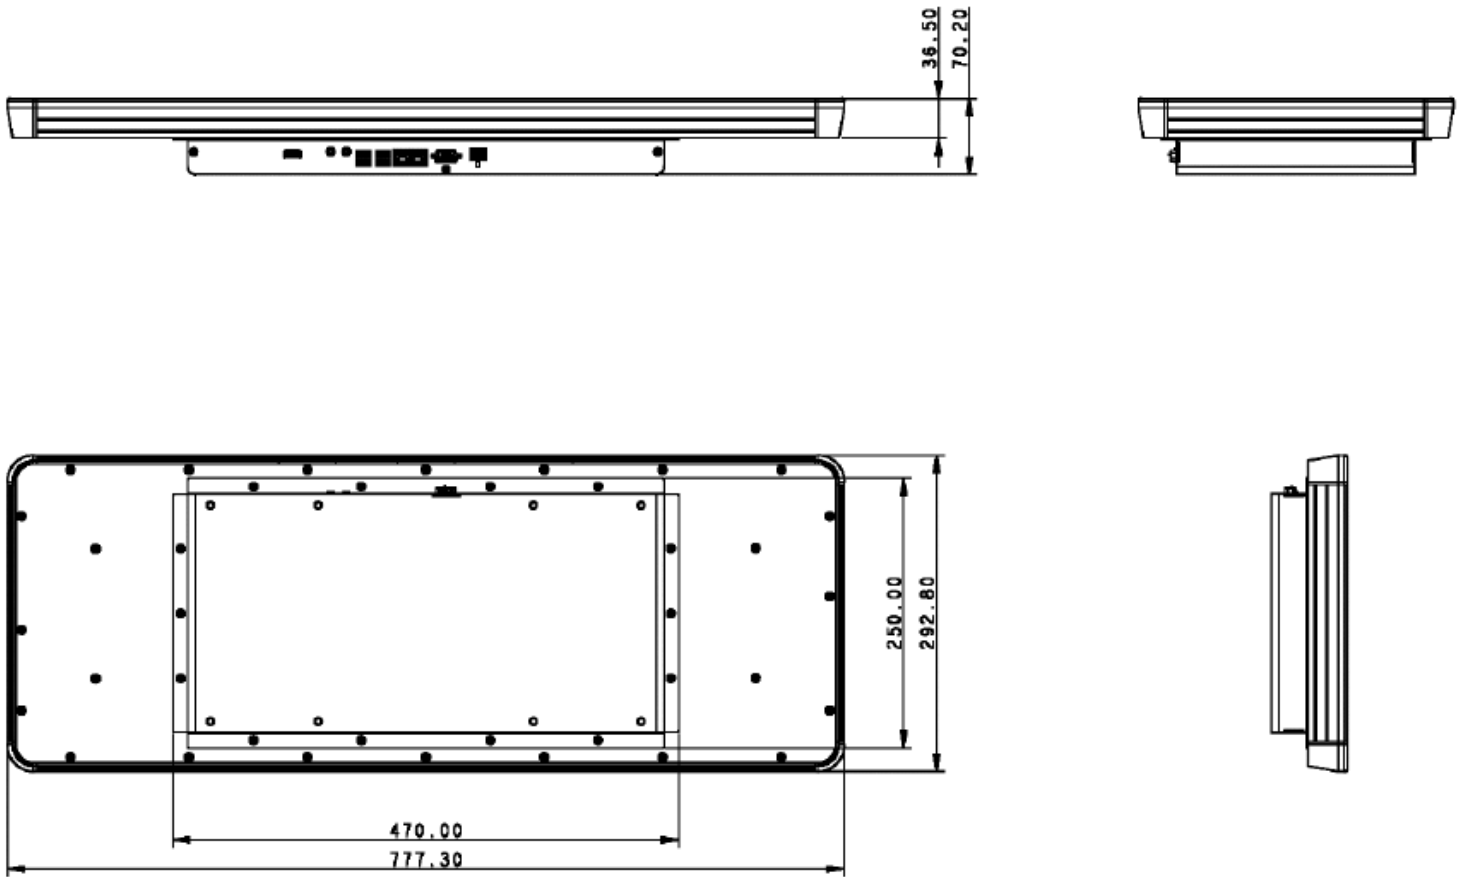

29" ONBOARD BAR TYPE INFOTAINMENT DISPLAY

State :

ALL PRODUCT SPECIFICATIONS AND DATA
ARE SUBJECT TO CHANGE WITHOUT NOTICE
TO IMPROVE RELIABILITY, FUNCTION, DESIGN
OR OTHERWISE.